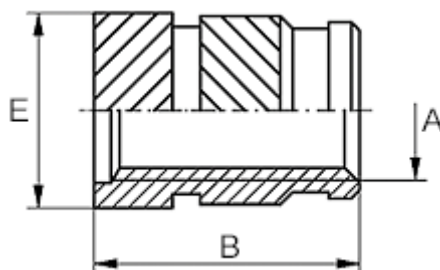

Data Sheet

Article number: 12861000035800
Description: KLEE-coil 861 000 035.800
M3,5 Brass

Measures

Female thread A	= M3,5
Length B	= 5.8
Min distance to edge	= 2.5
Outer diameter E	= 5.4
Recommended bore diameter W +0.1	= 4.8